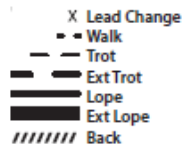

RANCH RIDING - PATTERN 15

1. Extended trot
2. Stop, rollback right
3. Lope right lead
4. Extended lope (right lead)
5. Trot
6. Walk
7. Walk over logs
8. Walk
9. Trot
10. Stop, 360 left
11. Lope left lead
12. Stop and back

Note: The drawn description of this pattern is only intended for the general depiction of the pattern. Exhibitors should utilize the arena space to best exhibit their horses.