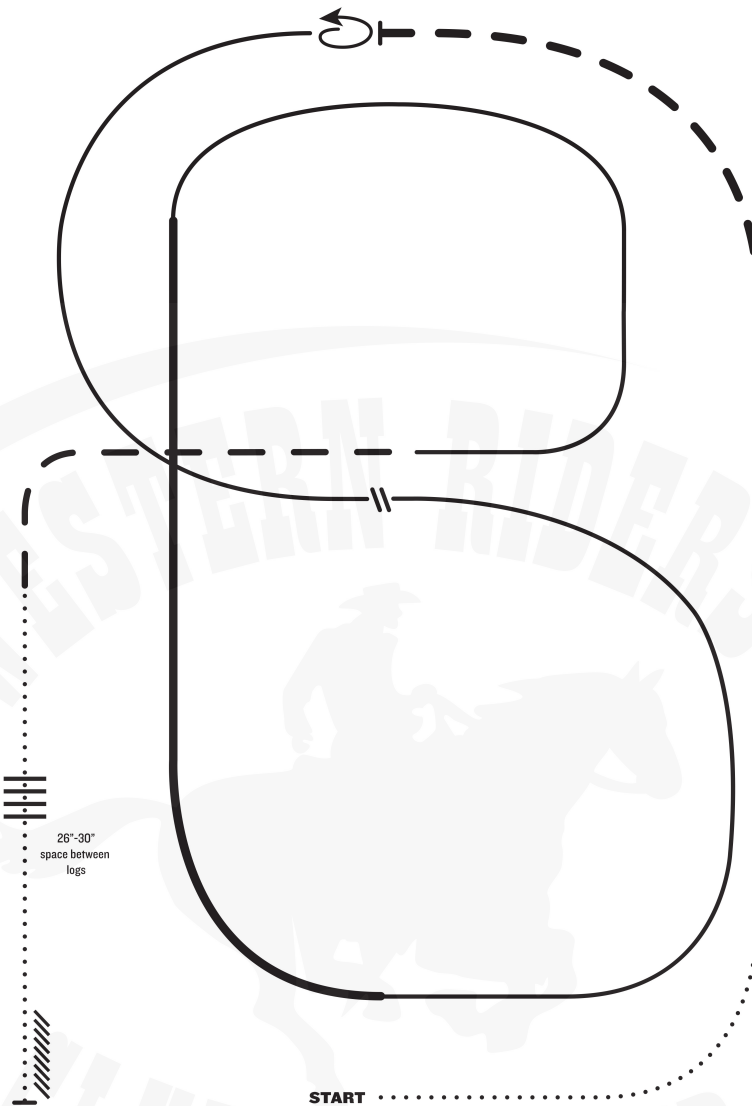

Ranch Riding - Mönster 1

Open

1. Walk
2. Trot
3. Extend the trot, at the top of the arena, stop
4. 360° turn left
5. Left lead 1/2 circle, lope to the center
6. Change leads (simple or flying)
7. Right lead 1/2 circle
8. Extended lope up the long side of the arena (right lead)
9. Collect back to a lope around the top of the arena and back to center
10. Break down to an extended trot
11. Walk over logs
12. Stop and back

LEGEND

.....	Walk
.....	Extended Walk
- - -	Trot
- - -	Extended Trot
— — —	Lope
— — —	Extended Lope
//////	Back
\\	Lead Change